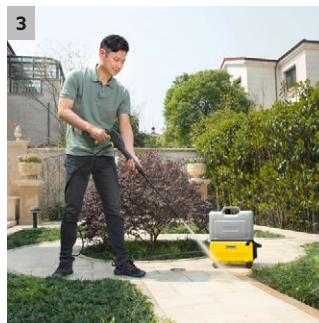

K2 Follow Me Cordless *KAP

The cordless K 2 Follow Me with integrated 36 V li-ion battery is always ready to go – no matter when or where.

1 Integrated battery

- Mobile cleaning.
- Powerful cleaning performance.

2 Detachable water tank

- No restriction due to water hose connection and water supply.
- Complete solution for cleaning without power supply or water connection.

3 Follow Me concept

- Mobile and extremely easy to transport.
- Prevents working interruptions caused by unnecessary repositioning of the device.